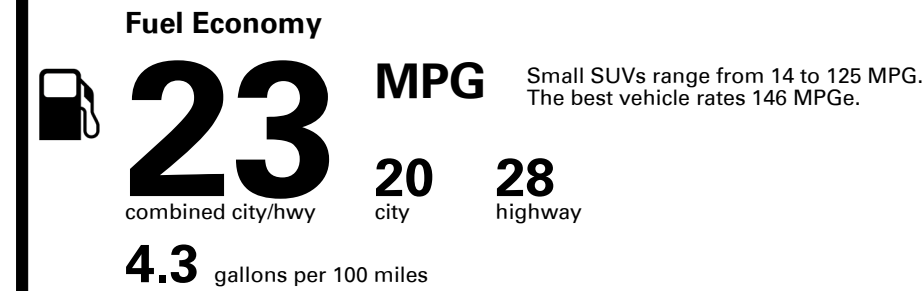

TOTAL PRICE: \$53,360.00

EPA DOT Fuel Economy and Environment

Gasoline Vehicle

You spend \$5,000
more in fuel costs over 5 years
compared to the average new vehicle.

Annual fuel cost \$2,700

Fuel Economy & Greenhouse Gas Rating (tailpipe only)