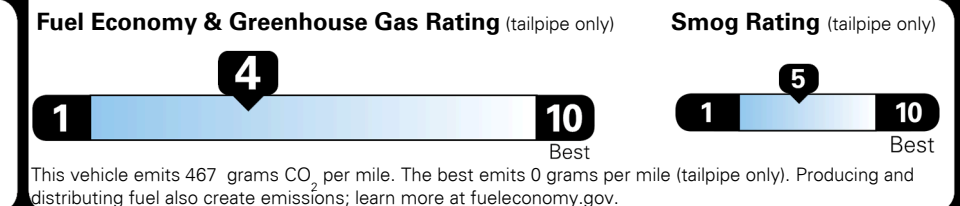

TOTAL PRICE: \$92,180.00

EPA DOT Fuel Economy and Environment

Gasoline Vehicle

Fuel Economy

19 MPG
 combined city/hwy

17 MPG
 city

22 MPG
 highway

5.3 gallons per 100 miles

Standard SUVs range from 12 to 115 MPG. The best vehicle rates 146 MPGe.

You spend \$8,000
 more in fuel costs over 5 years compared to the average new vehicle.

Annual fuel cost \$3,300

Actual results will vary for many reasons, including driving conditions and how you drive and maintain your vehicle. The average new vehicle gets 29 MPG and costs \$8,500 to fuel over 5 years. Cost estimates are based on 15,000 miles per year at \$ 4.15 per gallon. MPGe is miles per gasoline gallon equivalent. Vehicle emissions are a significant cause of climate change and smog.