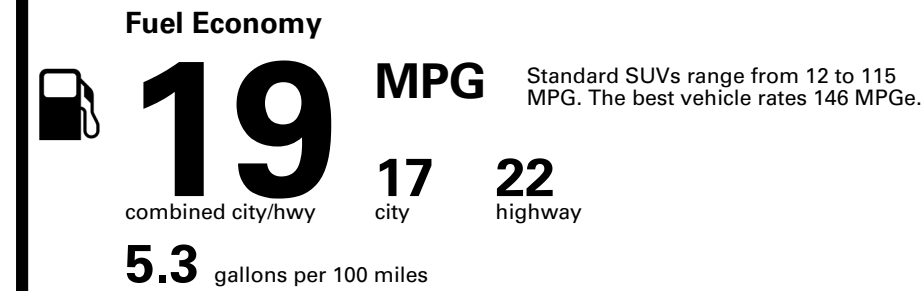

TOTAL PRICE: \$90,195.00

90 A 1006TMORNI 3

Inland Freight & Handling : \$1,495.00

EPA DOT Fuel Economy and Environment

Gasoline Vehicle

You spend \$8,000
 more in fuel costs over 5 years compared to the average new vehicle.