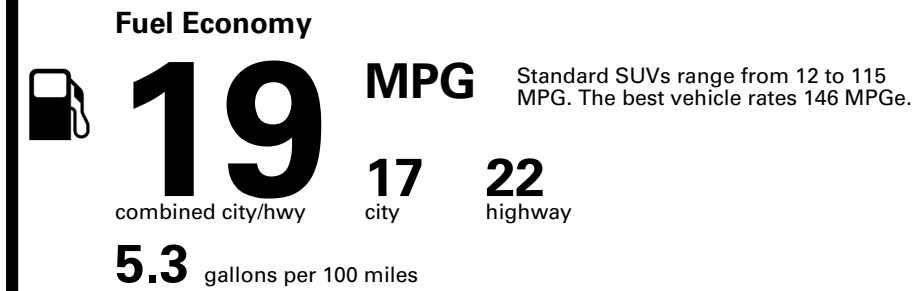

TOTAL PRICE: \$90,195.00

90 A 1006TMORNI 5

EPA DOT Fuel Economy and Environment

Gasoline Vehicle

You spend \$8,000
 more in fuel costs over 5 years compared to the average new vehicle.

Annual fuel cost \$3,300