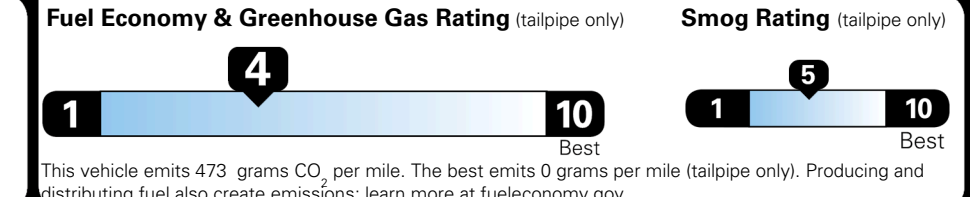

Full Tank of Gas

GENESIS WARRANTY

- 5-year/60,000-mile New Vehicle Warranty*
- 10-year/100,000-mile Powertrain Warranty*
- 7-year/Unlimited-mile Anti-perforation Warranty*
- Limited warranties, see retailer for details

Manufacturer's Suggested Retail Price: $82,330.00

ADDED FEATURES:

- *MAKALU GRAY(NCM) Paint $650.00
- Accessories
- *Illuminated Door Sills $425.00
- *Mudguards $170.00
- *Fragrance Cartridges $160.00
- *First Aid Kit $65.00
- *NFC Key Card $30.00

SOLD TO: OH706   **SHIPPED TO: OH706**
GENESIS OF NORTH CINCINNATI
9848 WATERSTONE BOULEVARD
CINCINNATI OH 45249

VIN: KMUHEESC0TU347525	EXTERIOR COLOR: MAKALU GRAY	INTERIOR/SEAT COLOR: OBSIDIAN BLACK/OBSIDIAN
MODEL: 8S9AAJ9GW7A5	PORT OF ENTRY: TC	TRANSPORT: TRUCK
EMISSIONS: This vehicle is certified to meet emission requirements in all 50 states		ACCESSORY WEIGHT: 4 lbs./ 2 kgs.

Inland Freight & Handling : $1,495.00

TOTAL PRICE: $85,325.00

EPA DOT Fuel Economy and Environment

Gasoline Vehicle

Fuel Economy

19 MPG
combined city/hwy

16 MPG
city

22 MPG
highway

5.3 gallons per 100 miles

Standard SUVs range from 12 to 115 MPG. The best vehicle rates 146 MPGe.

You spend $8,000
more in fuel costs over 5 years
compared to the average new vehicle.

Annual fuel cost $3,300

Actual results will vary for many reasons, including driving conditions and how you drive and maintain your vehicle. The average new vehicle gets 29 MPG and costs $8,500 to fuel over 5 years. Cost estimates are based on 15,000 miles per year at $ 4.15 per gallon. MPGe is miles per gasoline gallon equivalent. Vehicle emissions are a significant cause of climate change and smog.

fueleconomy.gov
Calculate personalized estimates and compare vehicles

Smartphone QR Code

GOVERNMENT 5-STAR SAFETY RATINGS

Overall Vehicle Score ★ ★ ★ ★ ★

Based on the combined rating of frontal, side and rollover. Should ONLY be compared to other vehicles of similar size and weight.

Frontal	Driver	★ ★ ★ ★
Crash	Passenger	★ ★ ★ ★
Based on the risk of injury in a frontal impact. Should ONLY be compared to other vehicles of similar size and weight.		
Side	Front seat	★ ★ ★ ★ ★
Crash	Rear seat	★ ★ ★ ★ ★
Based on the risk of injury in a side impact.		
Rollover		★ ★ ★ ★
Based on the risk of rollover in a single-vehicle crash.		

Manufacturer's suggested retail price includes manufacturer's recommended pre-delivery service. Gasoline license and title fees state and local taxes and dealer installed options and accessories are not included in the manufacturer's suggested retail price. This label has been affixed to this vehicle by Genesis Motor America, pursuant to the requirements of 15 U.S.C. 1231 et seq. which prohibits its removal or alteration prior to delivery to the ultimate purchaser.

Star ratings range from 1 to 5 stars (★★★★★) with 5 being the highest.
Source: National Highway Traffic Safety Administration (NHTSA).
www.safercar.gov or 1-888-327-4236

PARTS CONTENT INFORMATION

FOR VEHICLES IN THIS CARLINE: U.S./CANADIAN PARTS CONTENT: 3 %

MAJOR SOURCES OF FOREIGN PARTS CONTENT: KOREA: 80 %

FOR THIS VEHICLE: FINAL ASSEMBLY POINT: ULSAN, KOREA

COUNTRY OF ORIGIN:

ENGINE: KOREA   TRANSMISSION: KOREA

Note: Parts content does not include final assembly, distribution, or other non-parts costs.