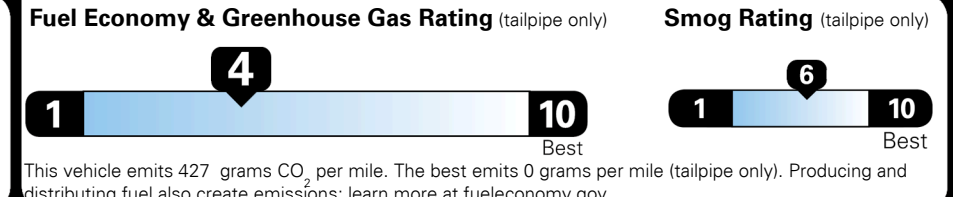

Inland Freight & Handling : \$1,495.00

TOTAL PRICE: \$71,160.00

EPA DOT Fuel Economy and Environment

Gasoline Vehicle

Fuel Economy

21 MPG
 combined city/hwy

19 MPG
 city

24 MPG
 highway

4.8 gallons per 100 miles

Standard SUVs range from 12 to 115 MPG. The best vehicle rates 146 MPGe.

You spend \$6,250
 more in fuel costs over 5 years compared to the average new vehicle.

Annual fuel cost \$2,950