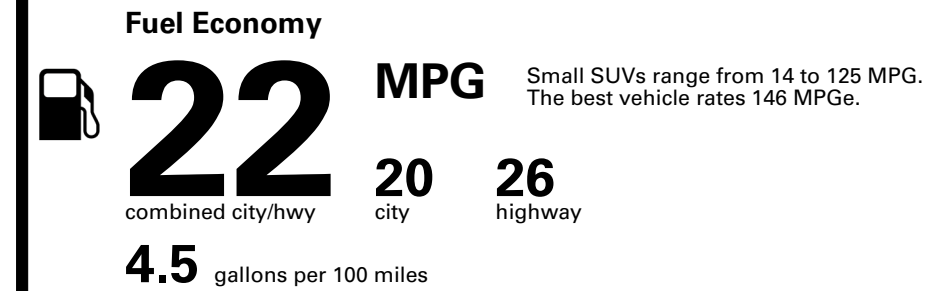

Inland Freight & Handling : \$1,495.00

TOTAL PRICE: \$62,715.00

EPA DOT Fuel Economy and Environment

Gasoline Vehicle

You spend \$5,750
 more in fuel costs over 5 years compared to the average new vehicle.