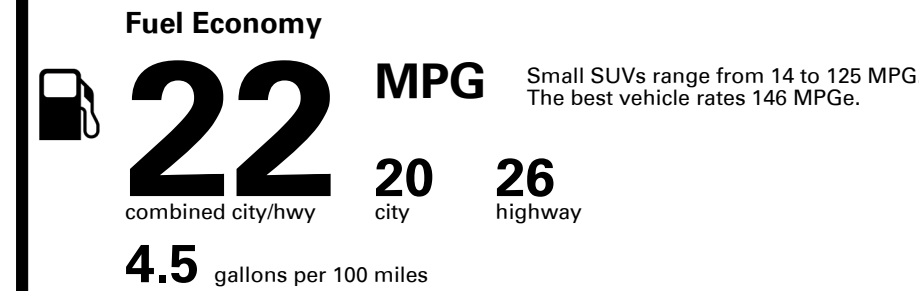

SPORT PRESTIGE FEATURES

- Sport Appearance
- 21-inch Alloy Wheels with All-Season tires
- Sport Leather Seating Surfaces
- Aluminum Sport Trim
- Power Driver Seat Bolster + Cushion Extension + Ergo Motion Seat
- 3-Zone Climate Control
- Genesis Digital Key
- 2nd Row AC Power Outlet

ADDITIONAL STANDARD FEATURES

- Carpeted Floor Mats

Full Tank of Gas

GENESIS WARRANTY

- 5-year / 60,000-mile New Vehicle Warranty*
- 10-year / 100,000-mile Powertrain Warranty*
- 7-year / Unlimited-mile Anti-perforation Warranty*
- * Limited warranties, see dealer for details

Manufacturer's Suggested Retail Price: $59,795.00

ADDED FEATURES:

- *CAPRI BLUE(NRB) Paint $650.00
- Accessories
- *Cargo Blocks $40.00
- *Cargo Mat, Up Seatback $200.00
- *Cargo Net $55.00
- *Cargo Cover $215.00
- *First Aid Kit $65.00
- *NFC Key Card $30.00

SOLD TO: OH706 SHIPPED TO: OH706
GENESIS OF NORTH CINCINNATI
9848 WATERSTONE BOULEVARD
CINCINNATI OH 45249

VIN: 5NMMFDTB4TH062641	EXTERIOR COLOR: CAPRI BLUE	INTERIOR/SEAT COLOR: OBSIDIAN BLACK/OBSIDIAN
MODEL: U0452A45	PORT OF ENTRY: MA	TRANSPORT: TRUCK
EMISSIONS: This vehicle is certified to meet emission requirements in all 50 states		ACCESSORY WEIGHT: 14 lbs./ 6 kgs.

Inland Freight & Handling : $1,495.00

TOTAL PRICE: $62,545.00

EPA DOT Fuel Economy and Environment

Gasoline Vehicle

You spend $5,750
more in fuel costs over 5 years
compared to the average new vehicle.

Annual fuel cost $2,850

Fuel Economy & Greenhouse Gas Rating (tailpipe only)

Smog Rating (tailpipe only)

This vehicle emits 402 grams CO₂ per mile. The best emits 0 grams per mile (tailpipe only). Producing and distributing fuel also create emissions; learn more at fueleconomy.gov.

Actual results will vary for many reasons, including driving conditions and how you drive and maintain your vehicle. The average new vehicle gets 29 MPG and costs $8,500 to fuel over 5 years. Cost estimates are based on 15,000 miles per year at $ 4.15 per gallon. MPGe is miles per gasoline gallon equivalent. Vehicle emissions are a significant cause of climate change and smog.

fueleconomy.gov

Calculate personalized estimates and compare vehicles

GOVERNMENT 5-STAR SAFETY RATINGS

Overall Vehicle Score ★ ★ ★ ★ ★

Based on the combined rating of frontal, side and rollover. Should ONLY be compared to other vehicles of similar size and weight.

Frontal	Driver	★ ★ ★ ★ ★
Crash	Passenger	★ ★ ★ ★ ★
Based on the risk of injury in a frontal impact. Should ONLY be compared to other vehicles of similar size and weight.		
Side	Front seat	★ ★ ★ ★ ★
Crash	Rear seat	★ ★ ★ ★ ★
Based on the risk of injury in a side impact.		
Rollover		★ ★ ★ ★
Based on the risk of rollover in a single-vehicle crash.		

Star ratings range from 1 to 5 stars (★★★★★) with 5 being the highest.
Source: National Highway Traffic Safety Administration (NHTSA).
www.safercar.gov or 1-888-327-4236

Manufacturer's suggested retail price includes manufacturer's recommended pre-delivery service. Gasoline license and title fees state and local taxes and dealer installed options and accessories are not included in the manufacturer's suggested retail price. This label has been affixed to this vehicle by Genesis Motor America, pursuant to the requirements of 15 U.S.C. 1231 et seq. which prohibits its removal or alteration prior to delivery to the ultimate purchaser.

PARTS CONTENT INFORMATION

FOR VEHICLES IN THIS CARLINE: U.S./CANADIAN PARTS CONTENT: 26 %
MAJOR SOURCES OF FOREIGN PARTS CONTENT: KOREA: 64 %
FOR THIS VEHICLE: FINAL ASSEMBLY POINT: MONTGOMERY, ALABAMA
COUNTRY OF ORIGIN:
ENGINE: KOREA TRANSMISSION: KOREA
Note: Parts content does not include final assembly, distribution, or other non-parts costs.