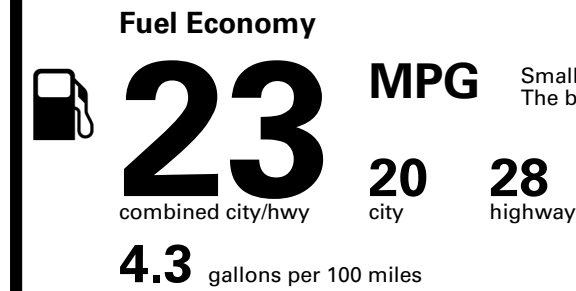

Small SUVs range from 14 to 125 MPG. The best vehicle rates 146 MPGe.

You spend \$5,000
more in fuel costs over 5 years
compared to the average new vehicle.

Annual fuel cost \$2,700

Fuel Economy & Greenhouse Gas Rating (tailpipe only)